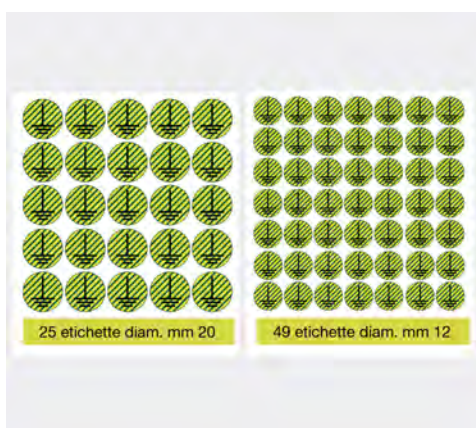

- Adhesive labels tamper, in plasticized vinyl film.
- Good resistance to aging, weathering, chemicals (acids, bases, alcohol).
- Flammable self-extinguishing ISO 3795. The products meet the European Regulatory Requirements under Directive 2002/95 (ROHS).
- Screen printing ink resistant to ultraviolet rays.
- Suitable for exterior and interior.
- Suitable for marking of electrical installations.
- Symbol grounding.

Code	Desc.	Formato foglio	Triangle side mm	N. Labels
4460027100	31890	140X140	20	25
4460027105	31895	125X125	12	49