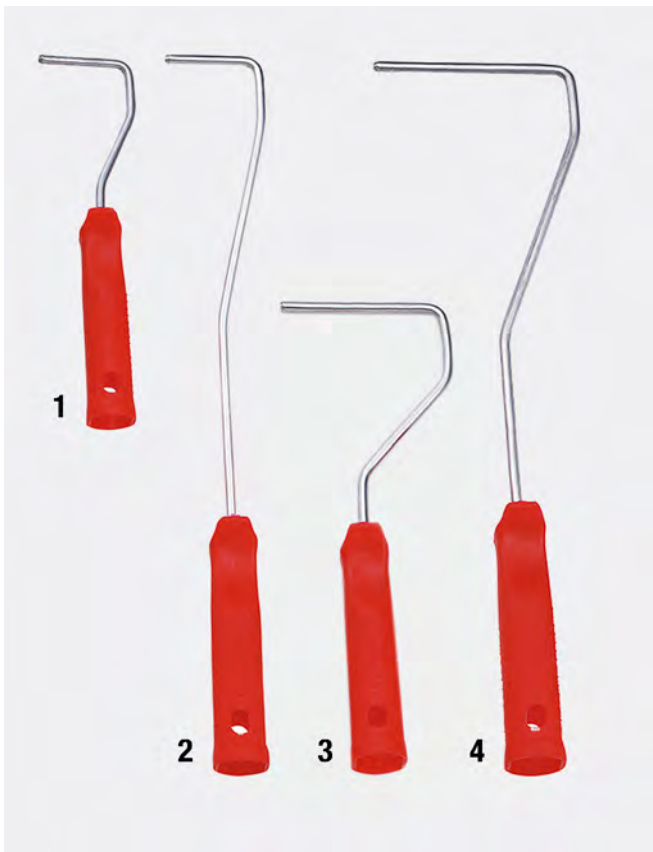

Code	Description	Ø Esterno mm	Altezza tessuto mm
4430058380	1788-Perlon roller 5cm	39	12
4430058390	1788-Perlon roller 10cm	39	12

Sponge roller sleeves

- White moltopren sponge roller sleeves
- Extra-fine porosity
- Suitable for water-based gloss

Code	Description	Ø Esterno mm	Altezza tessuto mm
4430058400	1789-Sponge roller 5cm	35	10
4430058410	1789-Sponge roller 10cm	35	10

Velour roller sleeves

- Velour fabric roller sleeves
- Ecu colour
- Suitable for all gloss paints. Solvent resistant

Code	Description	Ø Esterno mm	Altezza tessuto mm
4430058420	1790-Velour roller 5cm	23	4
4430058430	1790-Velour roller 10cm	23	4

Roller handles

- Ergonomic roller handle
- Metal rod, diameter 6 mm
- Thermoplastic handle
- Essential for using sleeves with a 6 mm central hole.

Code	Description	Photo	Per rullini
4430058440	1791-Short frame x 5cm	1	5 cm
4430058450	1792-Long frame x 5 cm	2	5 cm
4430058460	1793-Short frame x 10cm	3	10 cm
4430058470	1794-Long frame x 10cm	4	10 cm