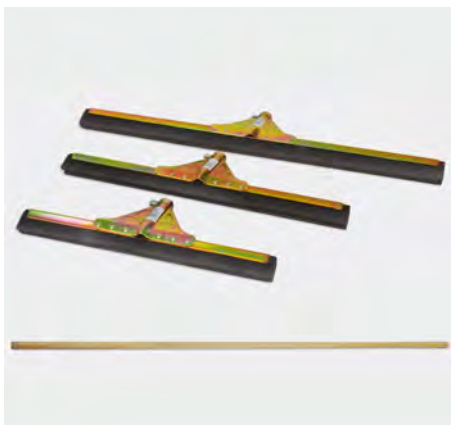

Squeegees

- Squeegees rubber with metal support.
- It may be fixed to any wooden handle, in particular with our cod. 446pu00350.

Code	Description
446PU00320	320-Squeegees 45 cm
446PU00330	330-Squeegees 55 cm
446PU00340	340-Squeegees 75 cm
446PU00350	350-handle natural wood 150 cm screw diameter 23 mm