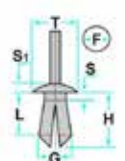

2930006800

L: 10.00mm
F: 10.00mm
G: 10.00mm
H: 11.50mm
S: 1.00mm
S1: 3.50mm
T: 20.00mm

- **Modelli / Locazioni**
- **Honda** Accord 4D, Accord Crosstour, Accord Tourer, Civic, Civic 4D, Civic 5D, CRZ, Crosstour, Insight, Jazz, Legend 4D, Stream Radiatore - Mascherina
- **Ricambi originali OEM**
- Honda 91503S7A003

Codice	Desc.
2930006800	58194T