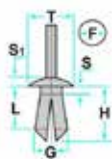

2930004072

L: 11.00mm
F: 10.00mm
H: 14.50mm
S: 4.00mm
S1: 3.50mm
T: 20.50mm

- **Modelli / Locazioni**
- Vivaro 01-14 Modanature esterne
- **Honda** Accord, Civic, CRX, Legend, Prelude Paraurti
- **Daewoo** Vari modelli - Daewoo Paraurti
- **Ricambi originali OEM**
- Honda 91503SP0003 - 91503SP0003
- Daewoo 94530623

Codice	Desc.
2930004072	71178