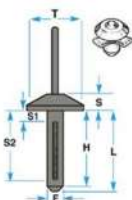

| Codice | Desc. |
|------------|-------|
| 2930110326 | 10326 |

L: 12.00mm
F: 6.50mm
H: 15.50mm
S: 1.50mm
S1: 2.50mm
T: 20.00mm

| Codice | Desc. |
|------------|--------|
| 2930004068 | 50522Z |

L: 12.00mm
F: 8.00mm
G: 9.50mm
H: 15.00mm
S: 5.00mm
S1: 3.00mm
T: 19.00mm

| Codice | Desc. |
|------------|--------|
| 2930006285 | 50181T |

L: 19.00mm
F: 6.00mm
H: 14.00mm
S: 2.50mm
S1: 3.50mm
S2: 14.50mm
T: 20.00mm

| Codice | Desc. |
|------------|--------|
| 2930004595 | 15484Z |