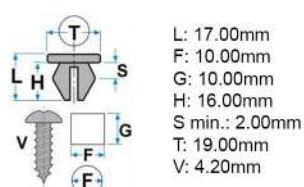

Codice	Desc.
2930005795	40583Z