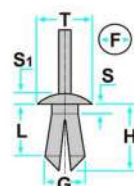

Honda

L: 16.00mm
F: 6.00mm
G: 7.20mm
H: 18.00mm
S: 1.00mm
S1: 13.00mm
T: 20.00mm

Codice	Desc.
2930004350	71444

Codice	Desc.
2930004097	71364

L: 7.50mm
F: 8.00mm
T: 20.00mm

Codice	Desc.
2930004340	71398

L: 6.50mm
F: 8.00mm
H: 10.00mm
S: 2.00mm
S1: 6.00mm
T: 20.00mm

Codice	Desc.
2930004315	71385

L: 8.00mm
F1: 8.00mm
F2: 8.00mm
H: 14.00mm
S: 3.00mm
S1: 5.50mm
T: 14.00mm

Codice	Desc.
2930004070	71177

L: 10.00mm
F: 10.00mm
G: 10.00mm
H: 11.50mm
S: 1.00mm
S1: 3.50mm
T: 20.00mm

Codice	Desc.
2930006800	58194T

Codice	Desc.
2930007305	71182Z

L: 12.50mm
F: 10.00mm
H: 16.00mm
S: 2.00mm
S1: 3.50mm
T: 18.00mm

Codice	Desc.
2930004320	71409

L:
F: 6.00mm
G: 14.00mm
H: 11.50mm
S: 1.50mm
S1: 2.50mm
T: 18.00mm

L: 15.00mm
 F: 10.00mm
 H: 25.00mm
 S: 4.00mm
 S1: 3.00mm
 T: 17.00mm

Codice	Desc.
2930111753	71322