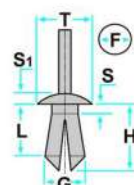

Honda

L: 16.00mm
F: 6.00mm
G: 7.20mm
H: 18.00mm
S: 1.00mm
S1: 13.00mm
T: 20.00mm

Codice	Desc.
2930004350	71444

Codice	Desc.
2930004097	71364

L: 7.50mm
F: 8.00mm
T: 20.00mm

Codice	Desc.
2930004340	71398

L: 6.50mm
F: 8.00mm
H: 10.00mm
S: 2.00mm
S1: 6.00mm
T: 20.00mm

Codice	Desc.
2930004315	71385

L: 8.00mm
F1: 8.00mm
F2: 8.00mm
H: 14.00mm
S: 3.00mm
S1: 5.50mm
T: 14.00mm

Codice	Desc.
2930004070	71177

L: 10.00mm
F: 10.00mm
G: 10.00mm
H: 11.50mm
S: 1.00mm
S1: 3.50mm
T: 20.00mm

Codice	Desc.
2930006800	58194T

Codice	Desc.
2930007305	71182Z

L: 12.50mm
F: 10.00mm
H: 16.00mm
S: 2.00mm
S1: 3.50mm
T: 18.00mm

Codice	Desc.
2930004320	71409

L:
F: 6.00mm
G: 14.00mm
H: 11.50mm
S: 1.50mm
S1: 2.50mm
T: 18.00mm

L: 15.00mm
 F: 10.00mm
 H: 25.00mm
 S: 4.00mm
 S1: 3.00mm
 T: 17.00mm

Codice	Desc.
2930111753	71322