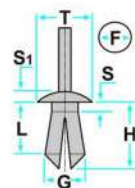

Honda

L: 16.00mm
F: 6.00mm
G: 7.20mm
H: 18.00mm
S: 1.00mm
S1: 13.00mm
T: 20.00mm

Codice	Desc.
2930004350	71444

Codice	Desc.
2930004097	71364

L: 7.50mm
F: 8.00mm
T: 20.00mm

Codice	Desc.
2930004340	71398

L: 6.50mm
F: 8.00mm
H: 10.00mm
S: 2.00mm
S1: 6.00mm
T: 20.00mm

Codice	Desc.
2930006800	58194T

Codice	Desc.
2930007305	71182Z

L: 12.50mm
F: 10.00mm
H: 16.00mm
S: 2.00mm
S1: 3.50mm
T: 18.00mm

Codice	Desc.
2930004320	71409

L:
F: 6.00mm
G: 14.00mm
H: 11.50mm
S: 1.50mm
S1: 2.50mm
T: 18.00mm

Codice	Desc.
2930111754	71399

L: 6.00mm
F: 8.50mm
H: 8.50mm
S: 1.50mm
S1: 4.50mm
T: 20.00mm

Codice	Desc.
2930004065	71176

L: 11.00mm
 F: 10.00mm
 H: 14.50mm
 S: 4.00mm
 S1: 3.50mm
 T: 20.50mm

Codice	Desc.
2930004072	71178

L: 15.00mm
 F: 10.00mm
 H: 25.00mm
 S: 4.00mm
 S1: 3.00mm
 T: 17.00mm

Codice	Desc.
2930111753	71322