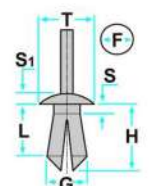

Honda

L: 16.00mm
F: 6.00mm
G: 7.20mm
H: 18.00mm
S: 1.00mm
S1: 13.00mm
T: 20.00mm

Codice	Desc.
2930004350	71444

Codice	Desc.
2930004097	71364

L: 7.50mm
F: 8.00mm
T: 20.00mm

Codice	Desc.
2930004340	71398

L: 6.50mm
F: 8.00mm
H: 10.00mm
S: 2.00mm
S1: 6.00mm
T: 20.00mm

Codice	Desc.
2930004315	71385

L: 8.00mm
F1: 8.00mm
F2: 8.00mm
H: 14.00mm
S: 3.00mm
S1: 5.50mm
T: 14.00mm

Codice	Desc.
2930004070	71177

L: 10.00mm
F: 10.00mm
G: 10.00mm
H: 11.50mm
S: 1.00mm
S1: 3.50mm
T: 20.00mm

Codice	Desc.
2930006800	58194T

Codice	Desc.
2930007305	71182Z

L: 12.50mm
F: 10.00mm
H: 16.00mm
S: 2.00mm
S1: 3.50mm
T: 18.00mm

Codice	Desc.
2930004320	71409

L:
F: 6.00mm
G: 14.00mm
H: 11.50mm
S: 1.50mm
S1: 2.50mm
T: 18.00mm

L: 15.00mm
 F: 10.00mm
 H: 25.00mm
 S: 4.00mm
 S1: 3.00mm
 T: 17.00mm

Codice	Desc.
2930111753	71322