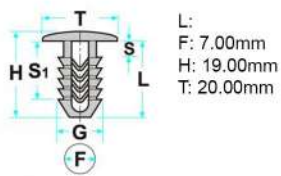

Nissan

L: 19.00mm
F: 7.00mm
H: 19.00mm
T: 20.00mm

Codice	Desc.
2930111774	71426

L: 7.00mm
F: 7.00mm
H: 14.00mm
T: 21.00mm

Codice	Desc.
2930007220	71389

L: 9.00mm
F: 8.50mm
H: 10.50mm
S: 2.00mm
S1: 3.00mm
T: 18.00mm