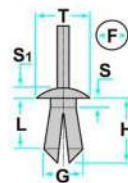

Nissan

L: 19.00mm
F: 7.00mm
H: 19.00mm
T: 20.00mm

Codice	Desc.
2930111774	71426

L: 7.00mm
F: 7.00mm
H: 14.00mm
T: 21.00mm

Codice	Desc.
2930007220	71389

L: 9.00mm
F: 8.50mm
H: 10.50mm
S: 2.00mm
S1: 3.00mm
T: 18.00mm