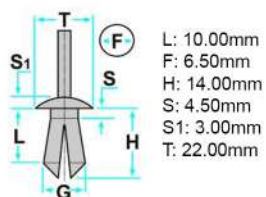

Codice	Desc.
2930004795	50349T