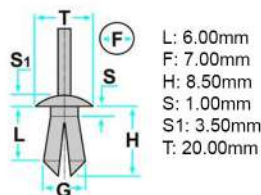

Codice	Desc.
2930112382	15151Z