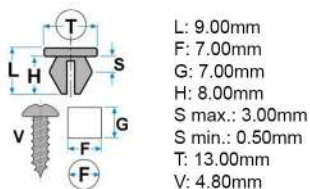

Codice	Desc.
2930005035	71334