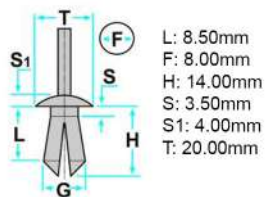

Codice	Desc.
2930110735	50288Z