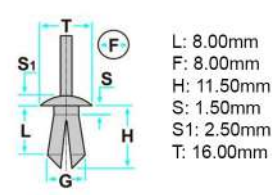

Codice	Desc.
2930111620	55237