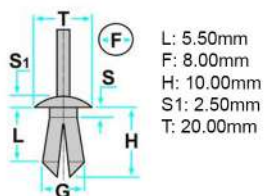

Codice	Desc.
2930109942	50492T