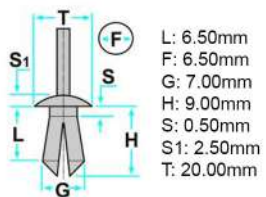

Codice	Desc.
2930006640	57272T