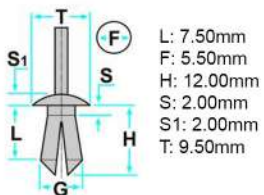

Codice	Desc.
2930101152	50264