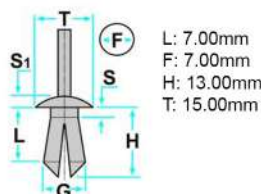

Codice	Desc.
2930004370	71425