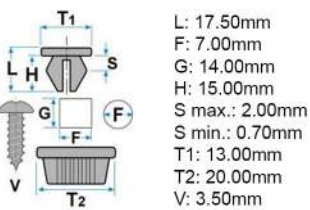

Codice	Desc.
2930111705	11705