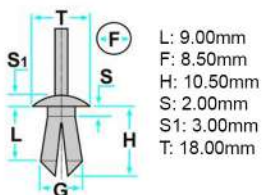

Codice	Desc.
2930111773	15105Z