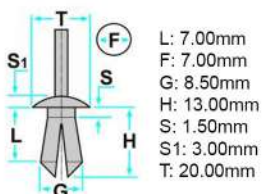

Codice	Desc.
2930111470	71496Z