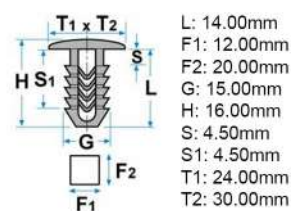

Codice	Desc.
2930006270	50142Z